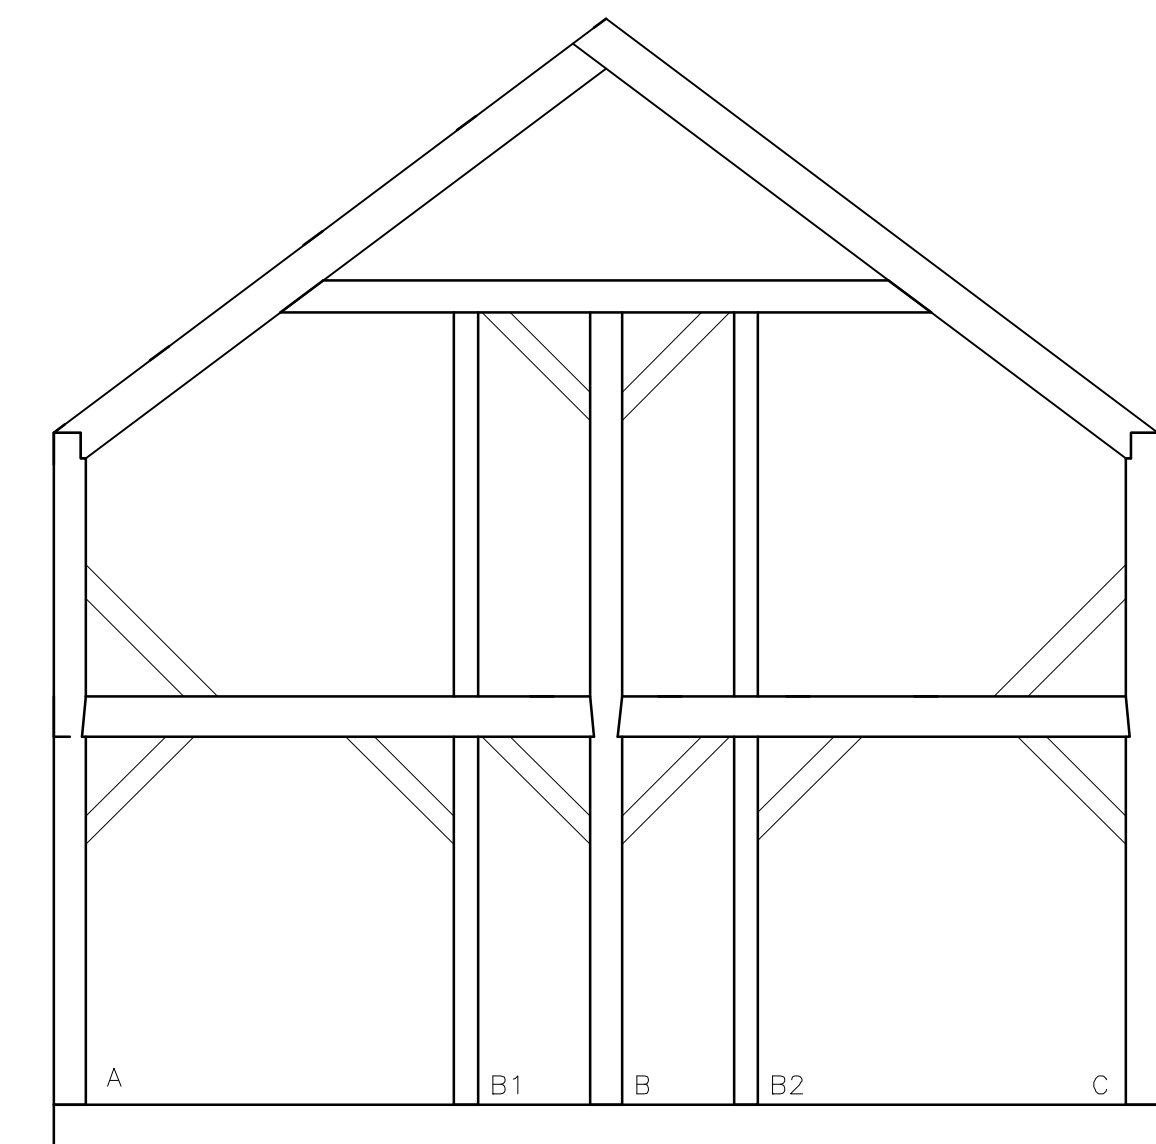

ROOF FRAMING

FLOOR FRAMING

A SIDE

C SIDE

REVISIONS	BY

**Friant & Kelleher BUILDERS, INC.**  
SOUTH LONDONDERRY, VT  
802-824-5503

PROJECT: JUDGE RESIDENCE

DRAWN :	CHECKED :
DF	
DATE : 6/11/97	
SCALE :	
JOB NO. :	
SHEET	
F-2	
OF	SHEETS