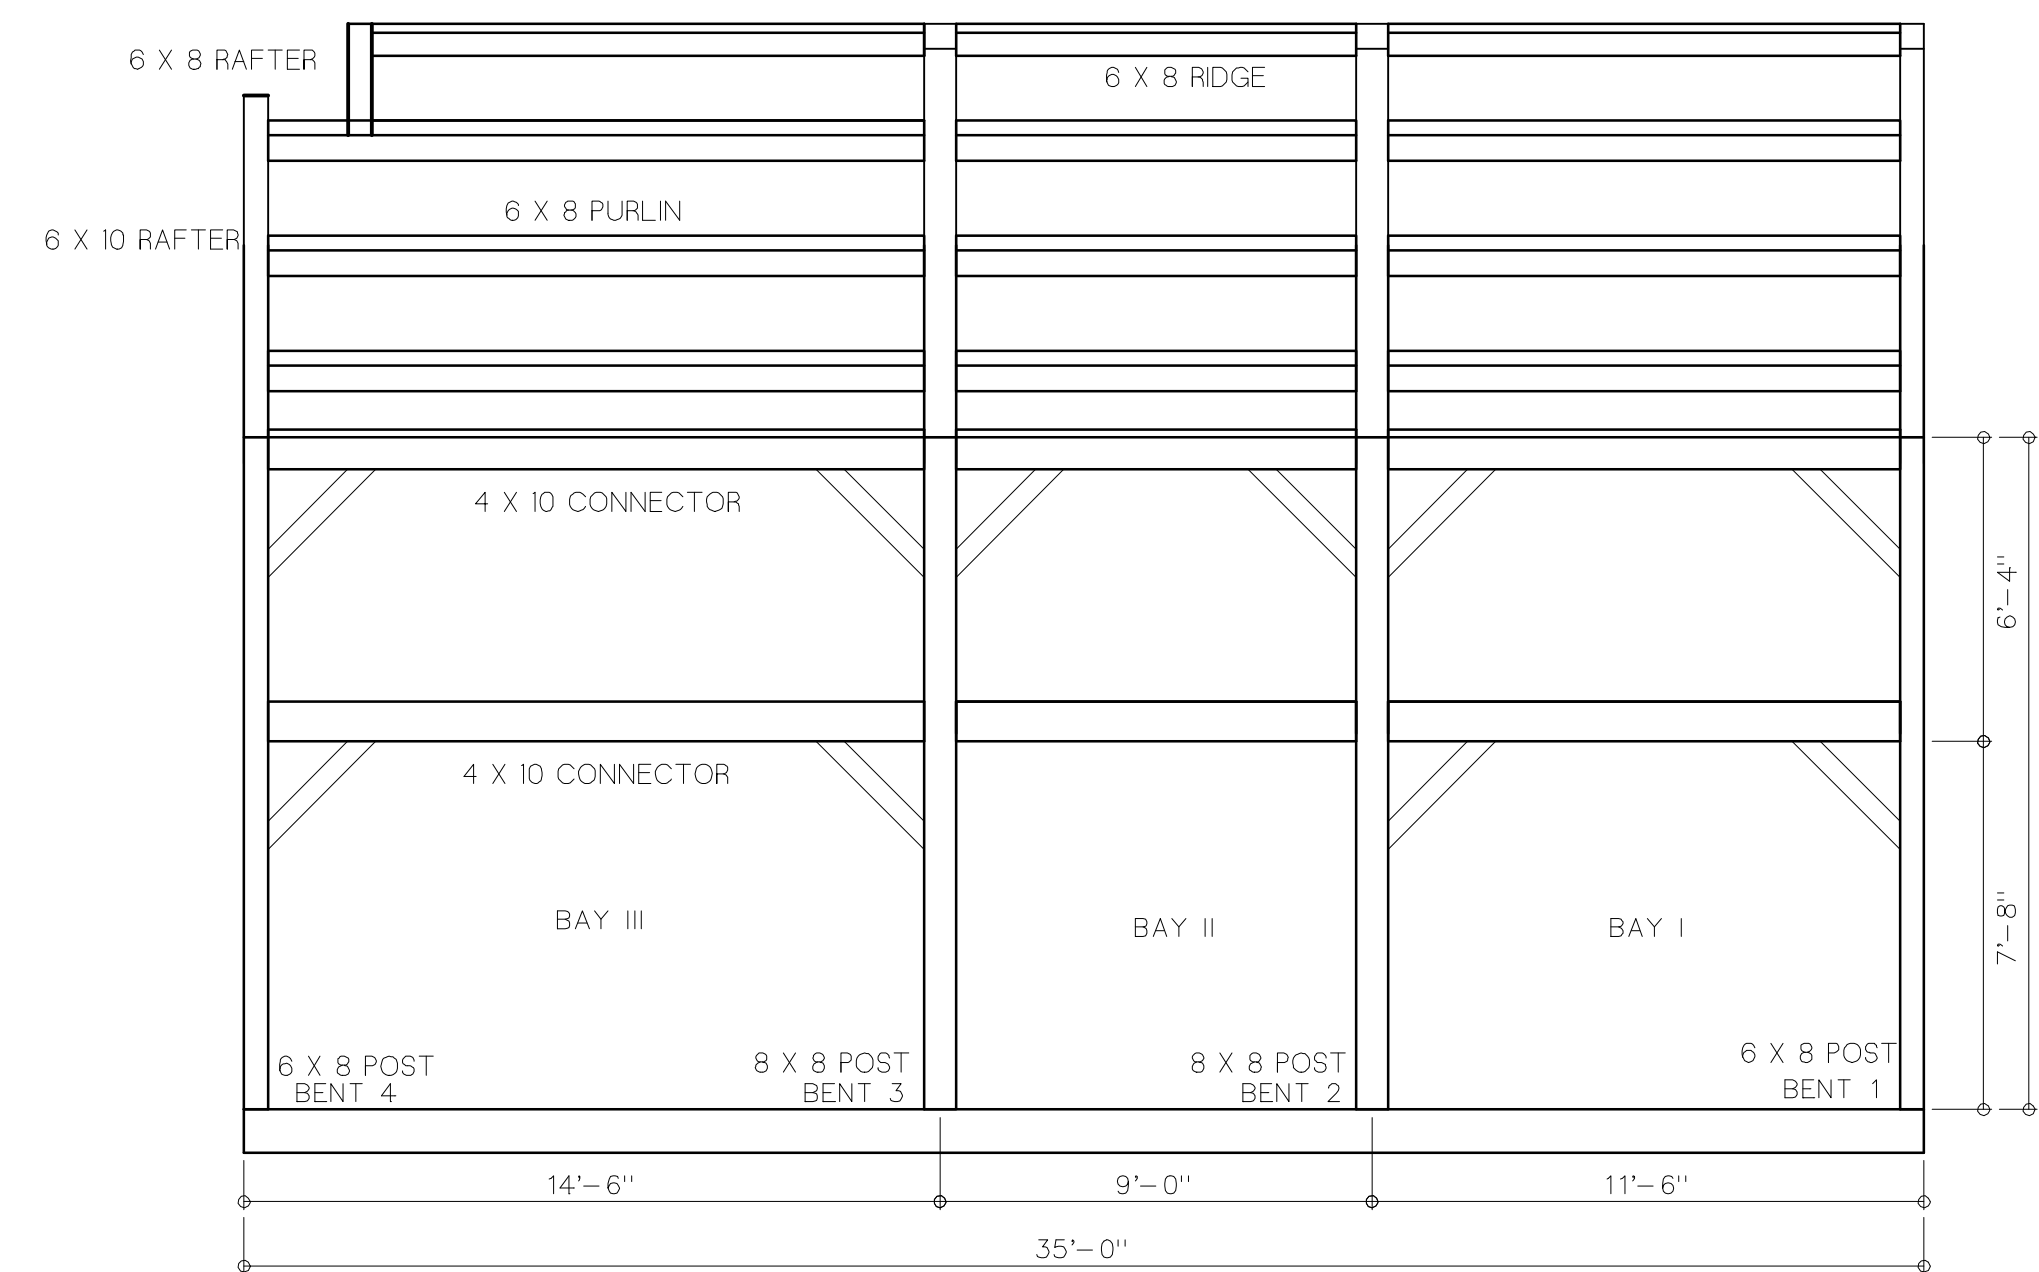

ROOF FRAMING

FLOOR FRAMING

A SIDE

C SIDE

REVISIONS	BY

**Friant & Kelleher BUILDERS, INC.**  
SOUTH LONDONDERRY, VT  
802-824-5503

PROJECT: JUDGE RESIDENCE

DRAWN :	CHECKED :
DF	
DATE : 6/11/97	
SCALE :	
JOB NO. :	
SHEET	
F-2	
OF	SHEETS