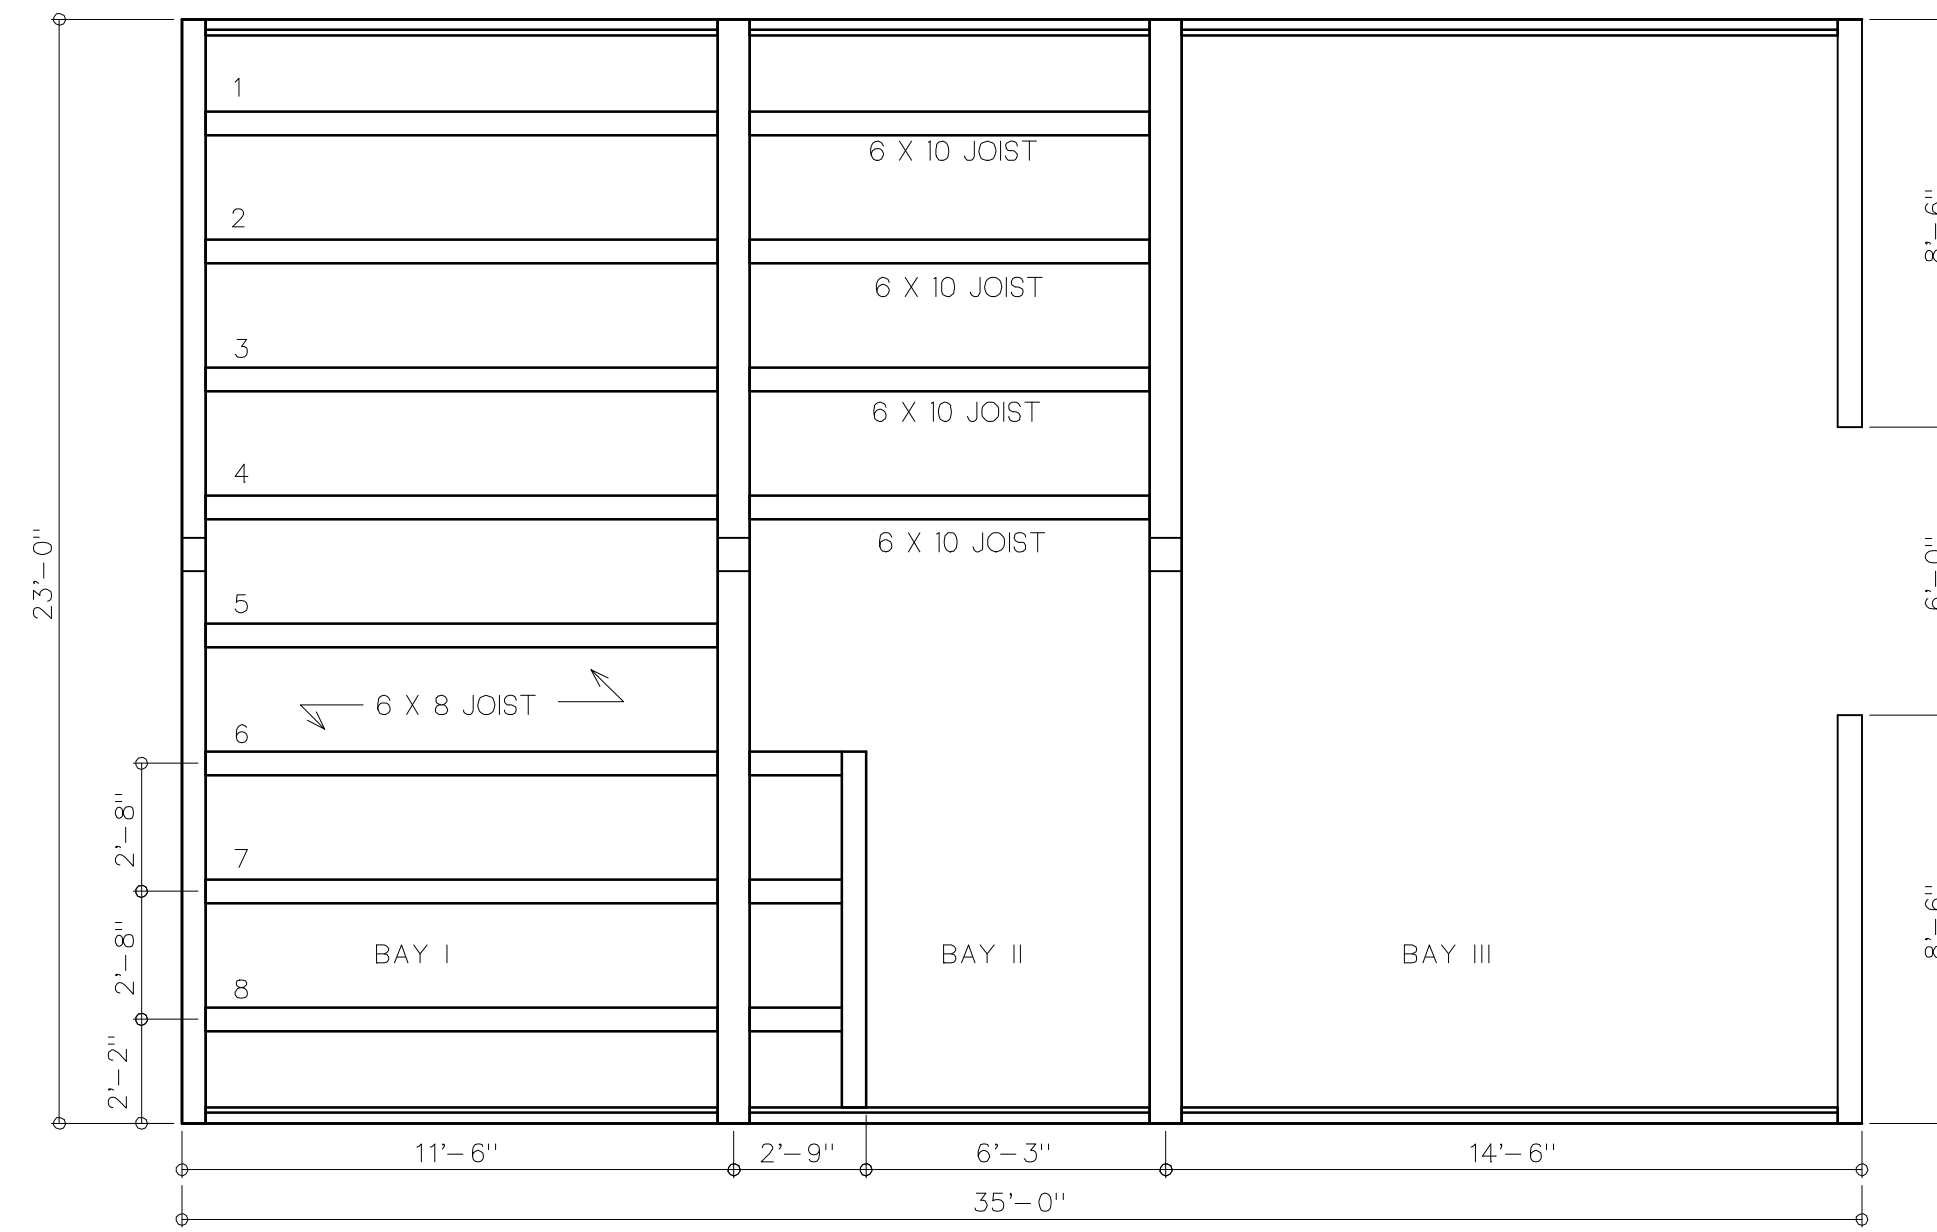

ROOF FRAMING

FLOOR FRAMING

A SIDE

C SIDE

REVISIONS	BY

**Friant & Kelleher BUILDERS, INC.**  
SOUTH LONDONDERRY, VT  
802-824-5503

PROJECT: JUDGE RESIDENCE

DRAWN :	CHECKED :
DF	
DATE : 6/11/97	
SCALE :	
JOB NO. :	
SHEET	
F-2	
OF	SHEETS