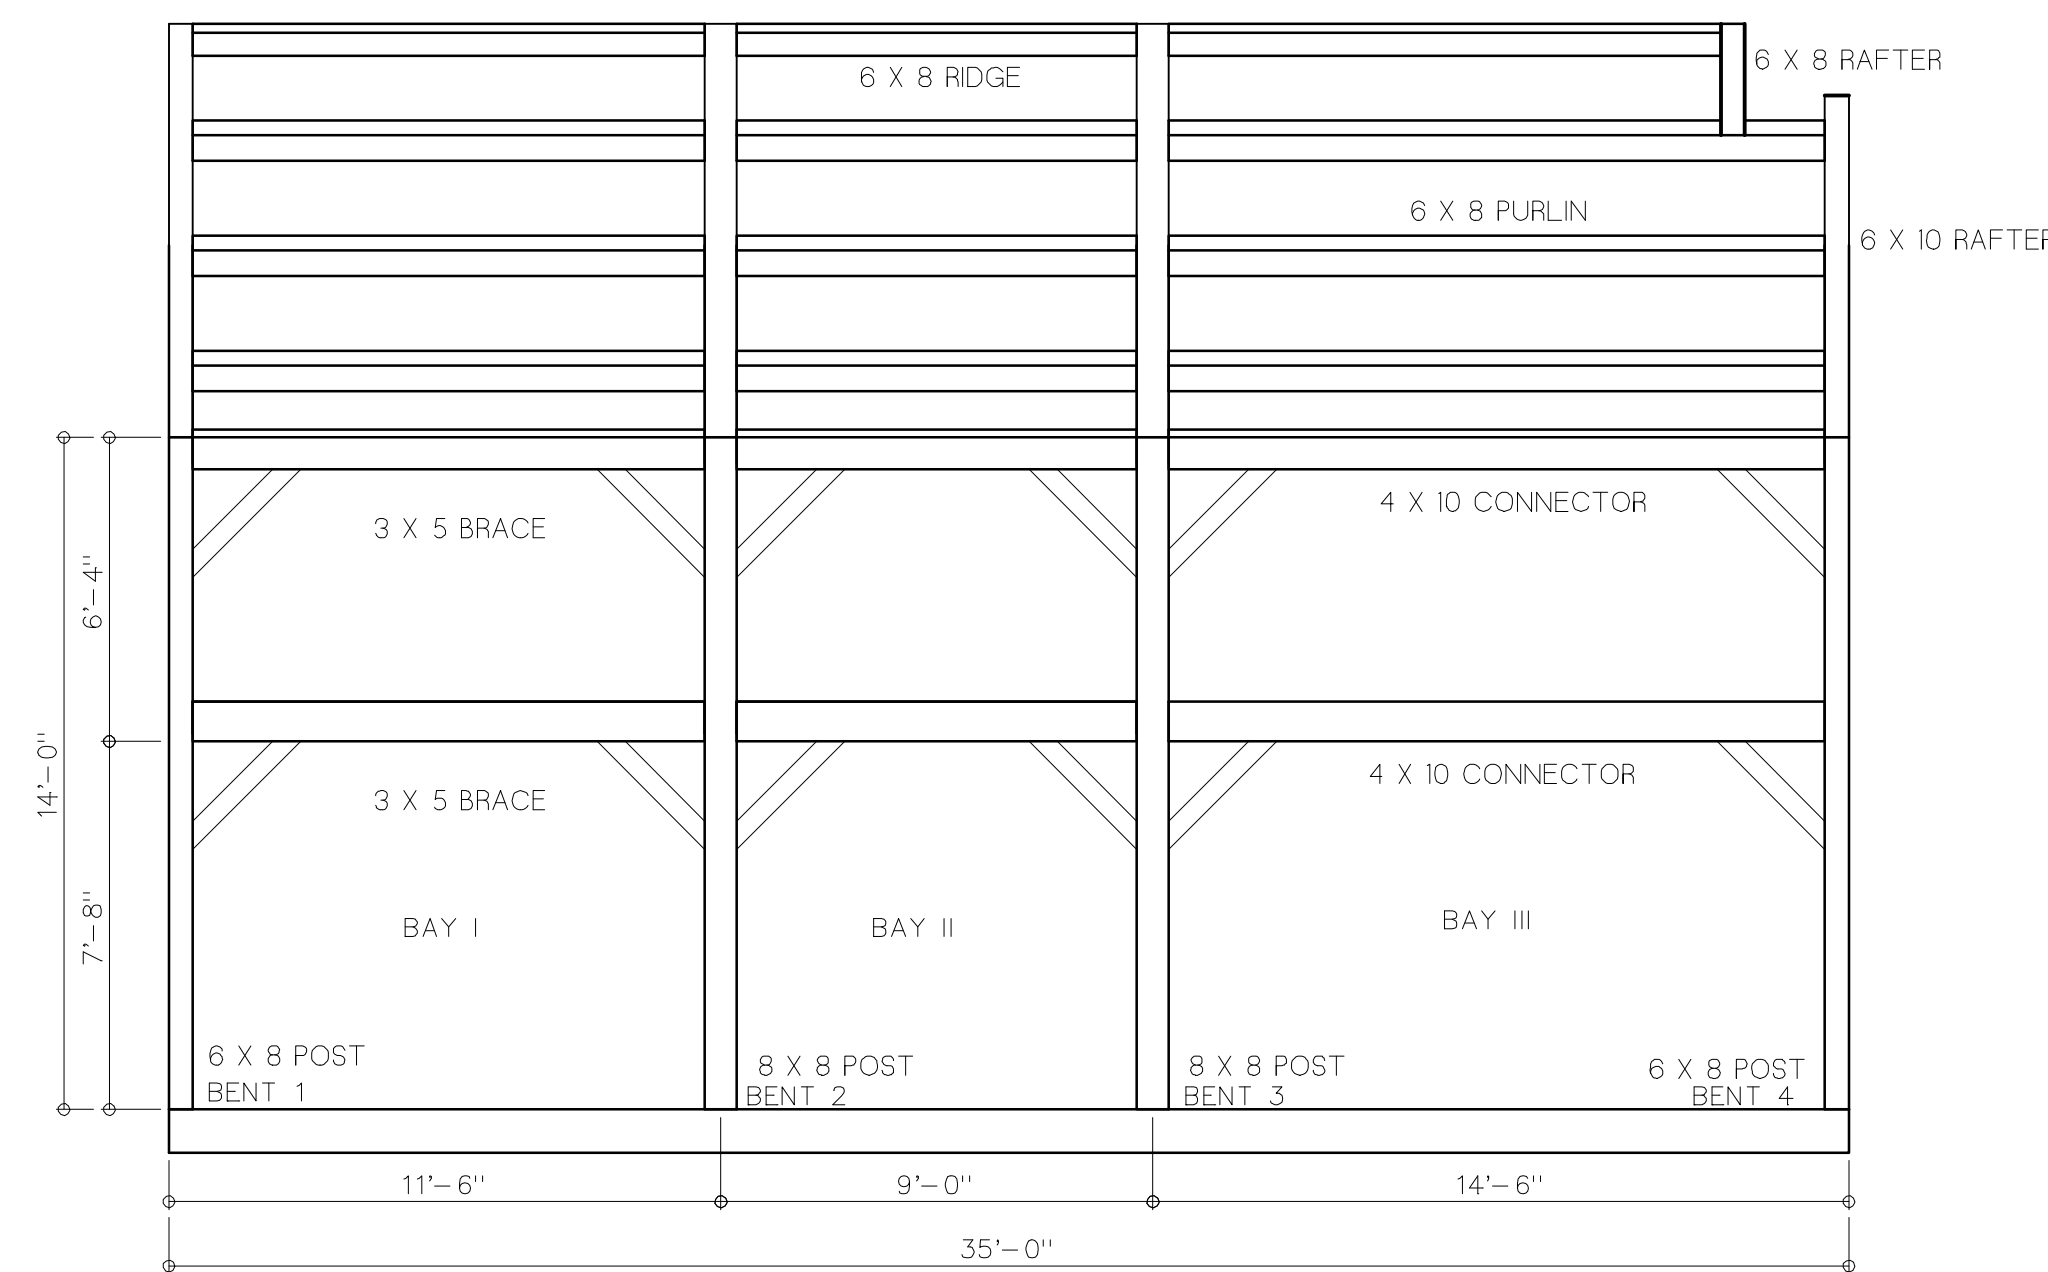

ROOF FRAMING

FLOOR FRAMING

A SIDE

C SIDE

REVISIONS	BY

**Friant & Kelleher BUILDERS, INC.**  
SOUTH LONDONDERRY, VT  
802-824-5503

PROJECT: JUDGE RESIDENCE

DRAWN :	CHECKED :
DF	
DATE : 6/11/97	
SCALE :	
JOB NO. :	
SHEET	
F-2	
OF	SHEETS