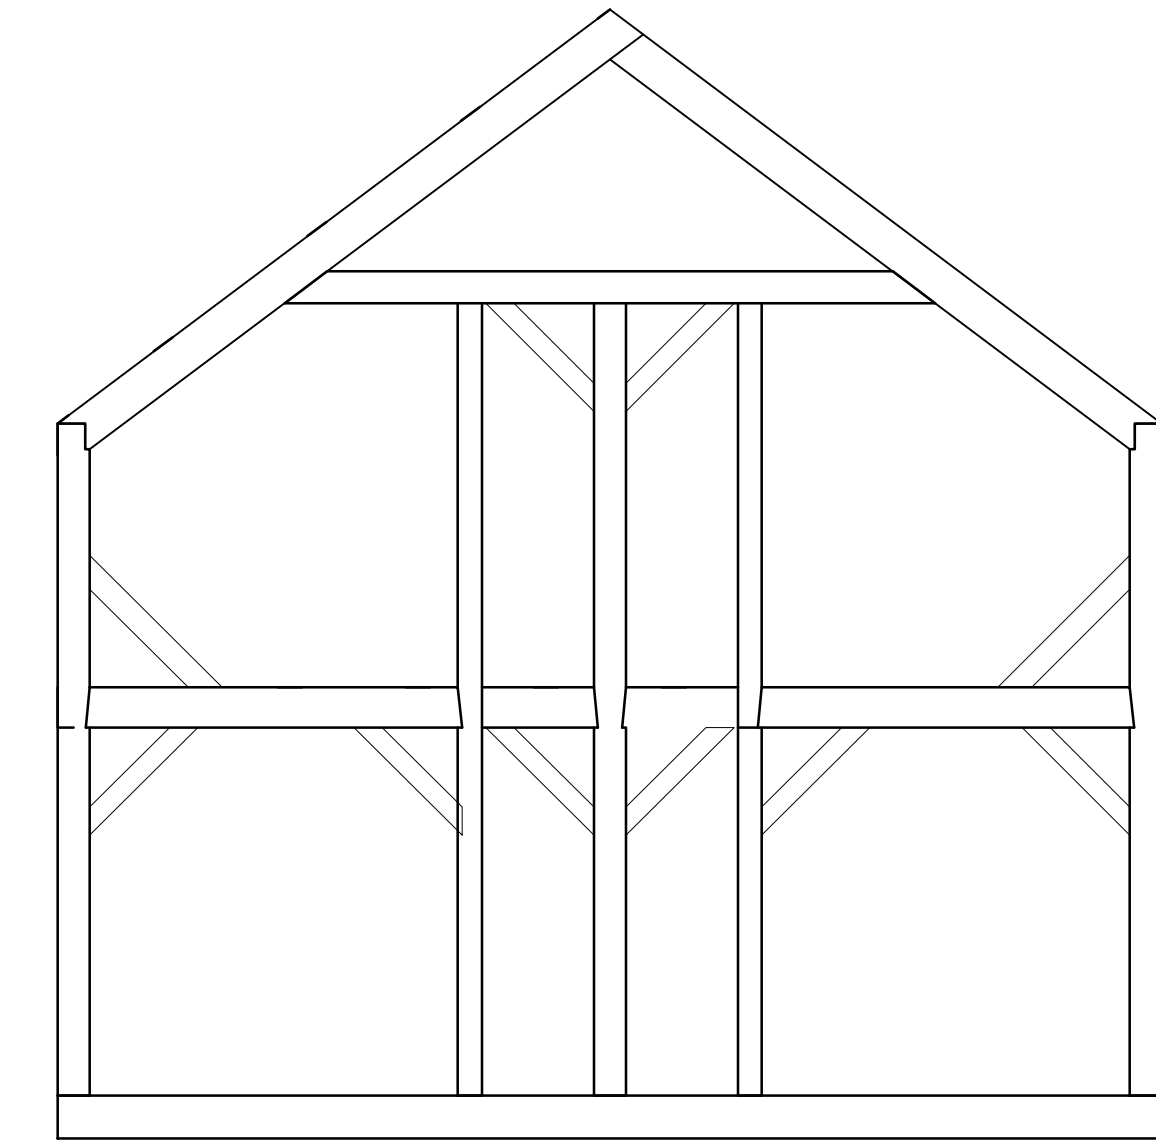

ROOF FRAMING

FLOOR FRAMING

A SIDE

C SIDE

REVISIONS	BY

**Friant & Kelleher BUILDERS, INC.**  
SOUTH LONDONDERRY, VT  
802-824-5503

PROJECT: JUDGE RESIDENCE

DRAWN :	CHECKED :
DF	
DATE : 6/11/97	
SCALE :	
JOB NO. :	
SHEET	
F-2	
OF	SHEETS