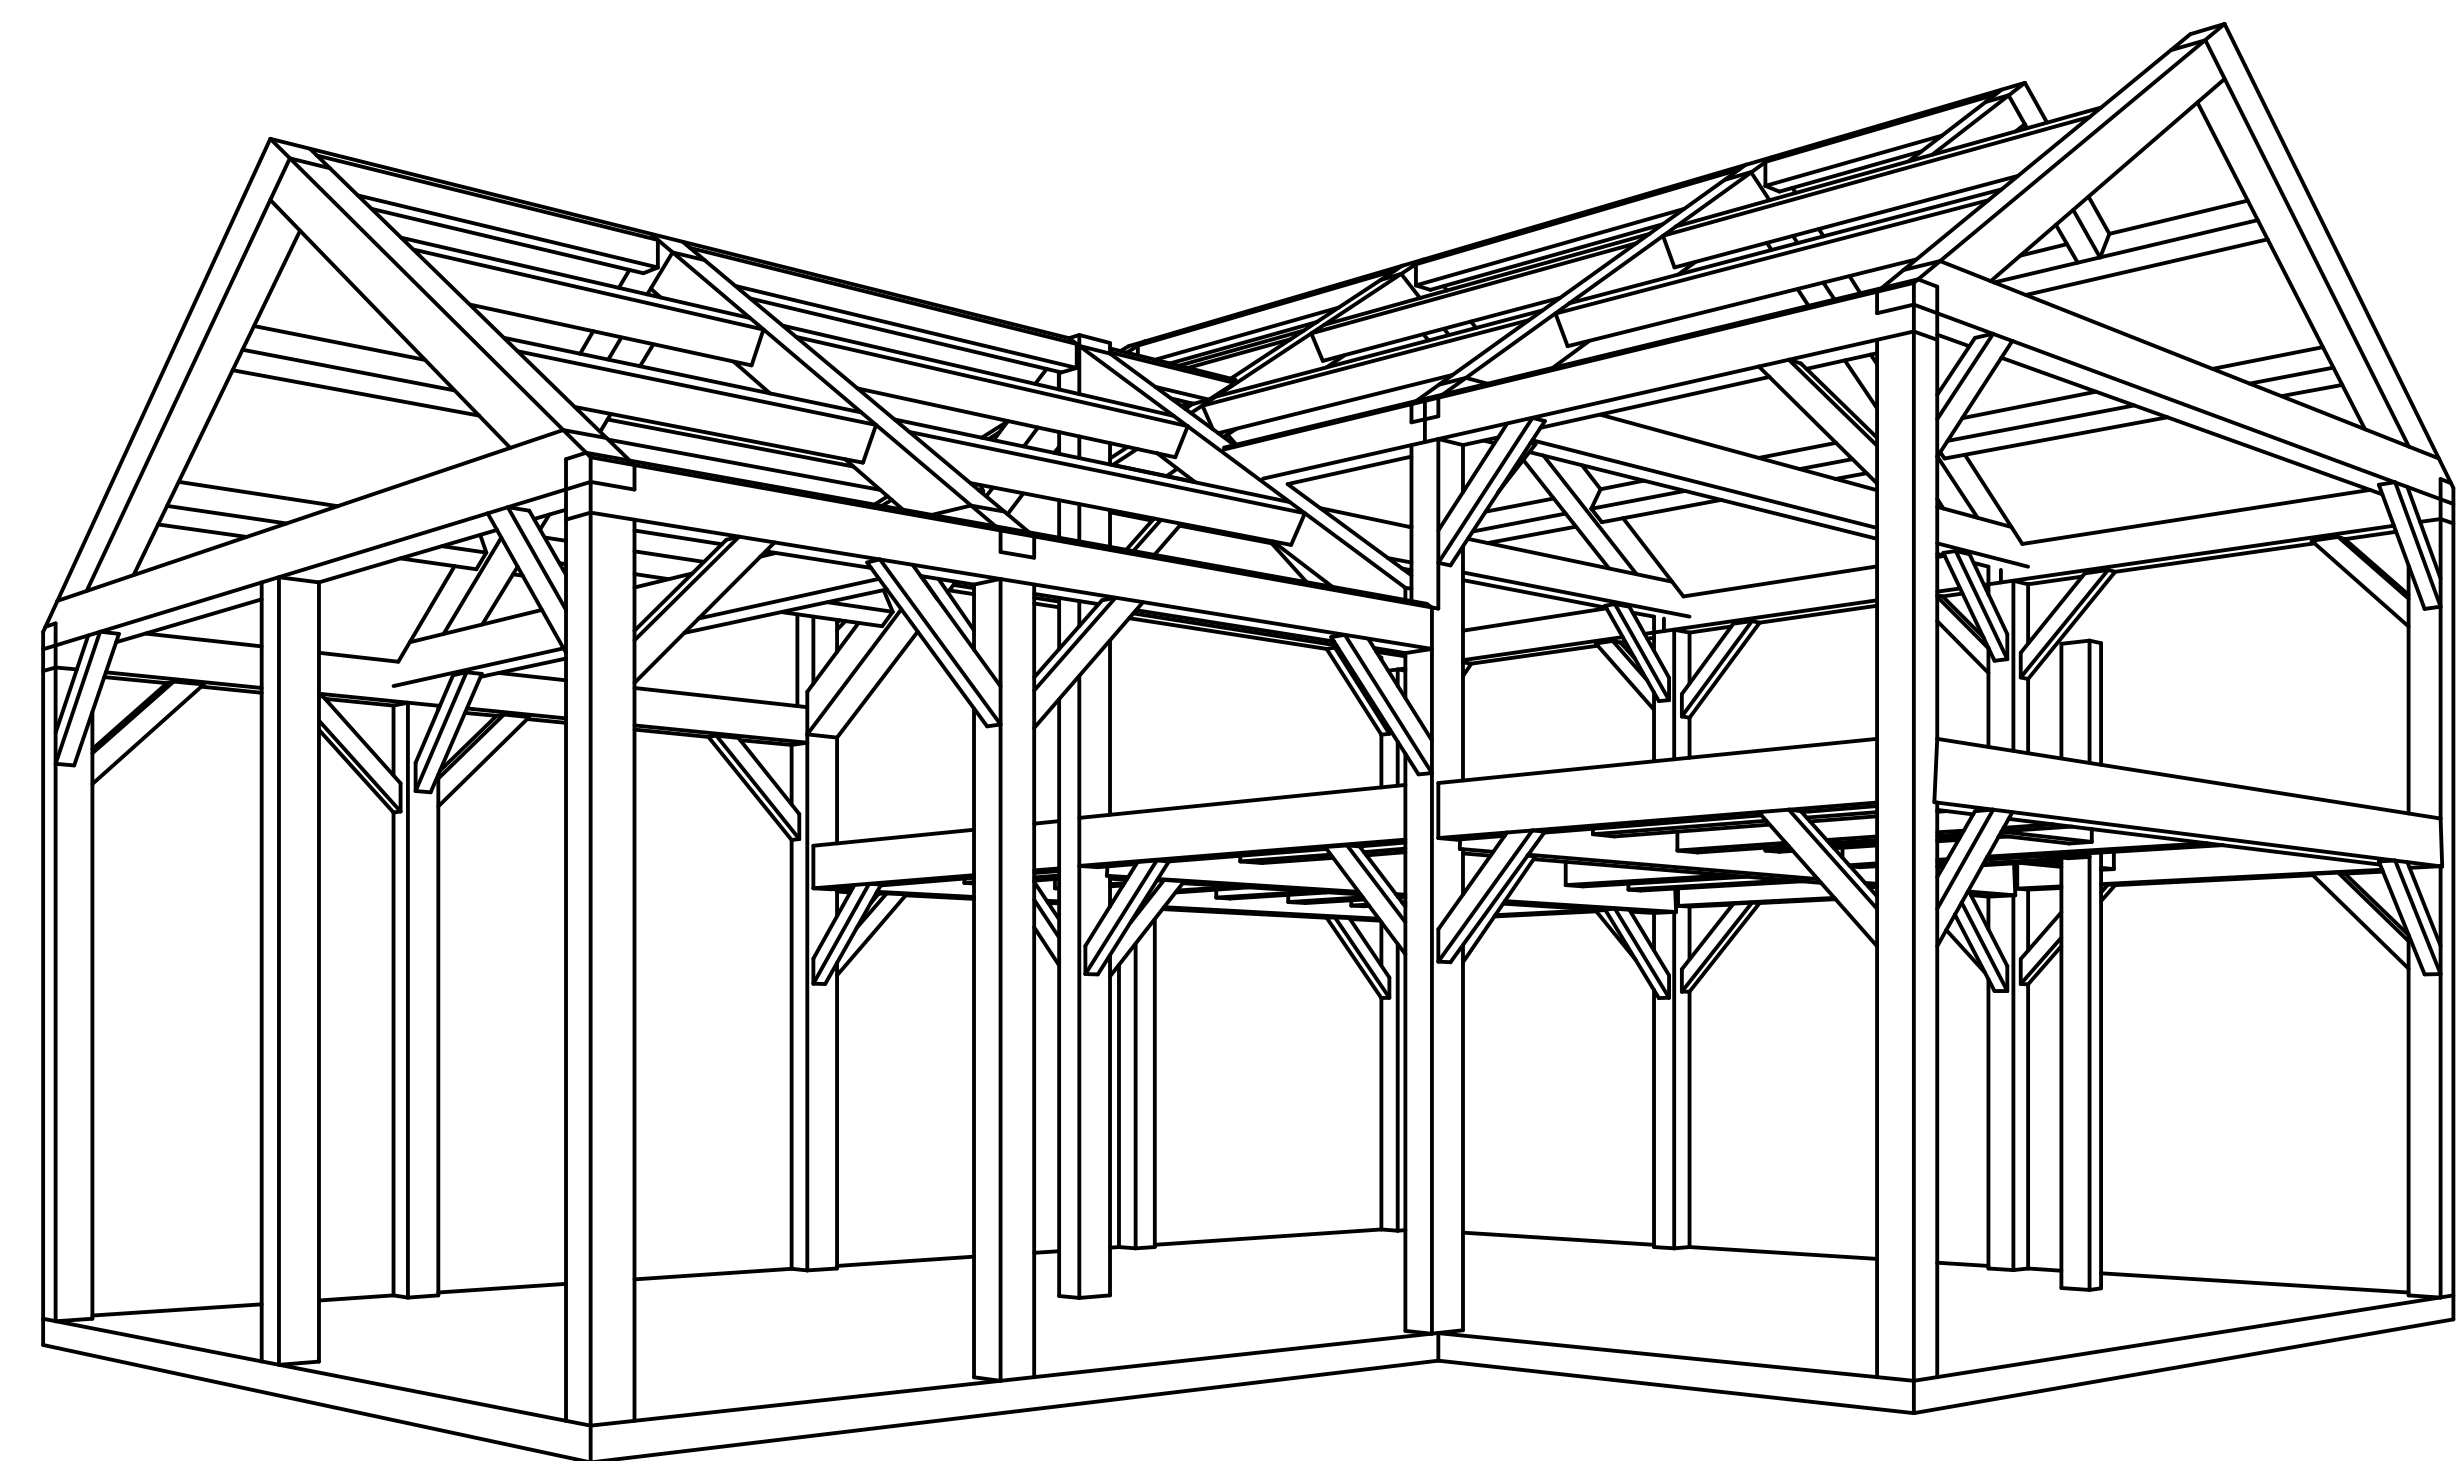

CHIMNEY AS IT GOES THROUGH ROOF

Roof Framing Plan

REVISIONS	BY
7/26/01	
8/24/01	

SHOP DRAWINGS
Perspectives

Dufresne-Henry
North Springfield, VT
802-886-2261
802-886-2260 Fax
www.dufresne-henry.com

PROJECT: Schmidtwerks Residence
Darien, Conn.

DRAWN : D.F.	CHECKED :
DATE : 7/20/01	
SCALE : 1/4"=1'-0"	
JOB NO. :	
SHEET	
F-1	
OF	SHEETS