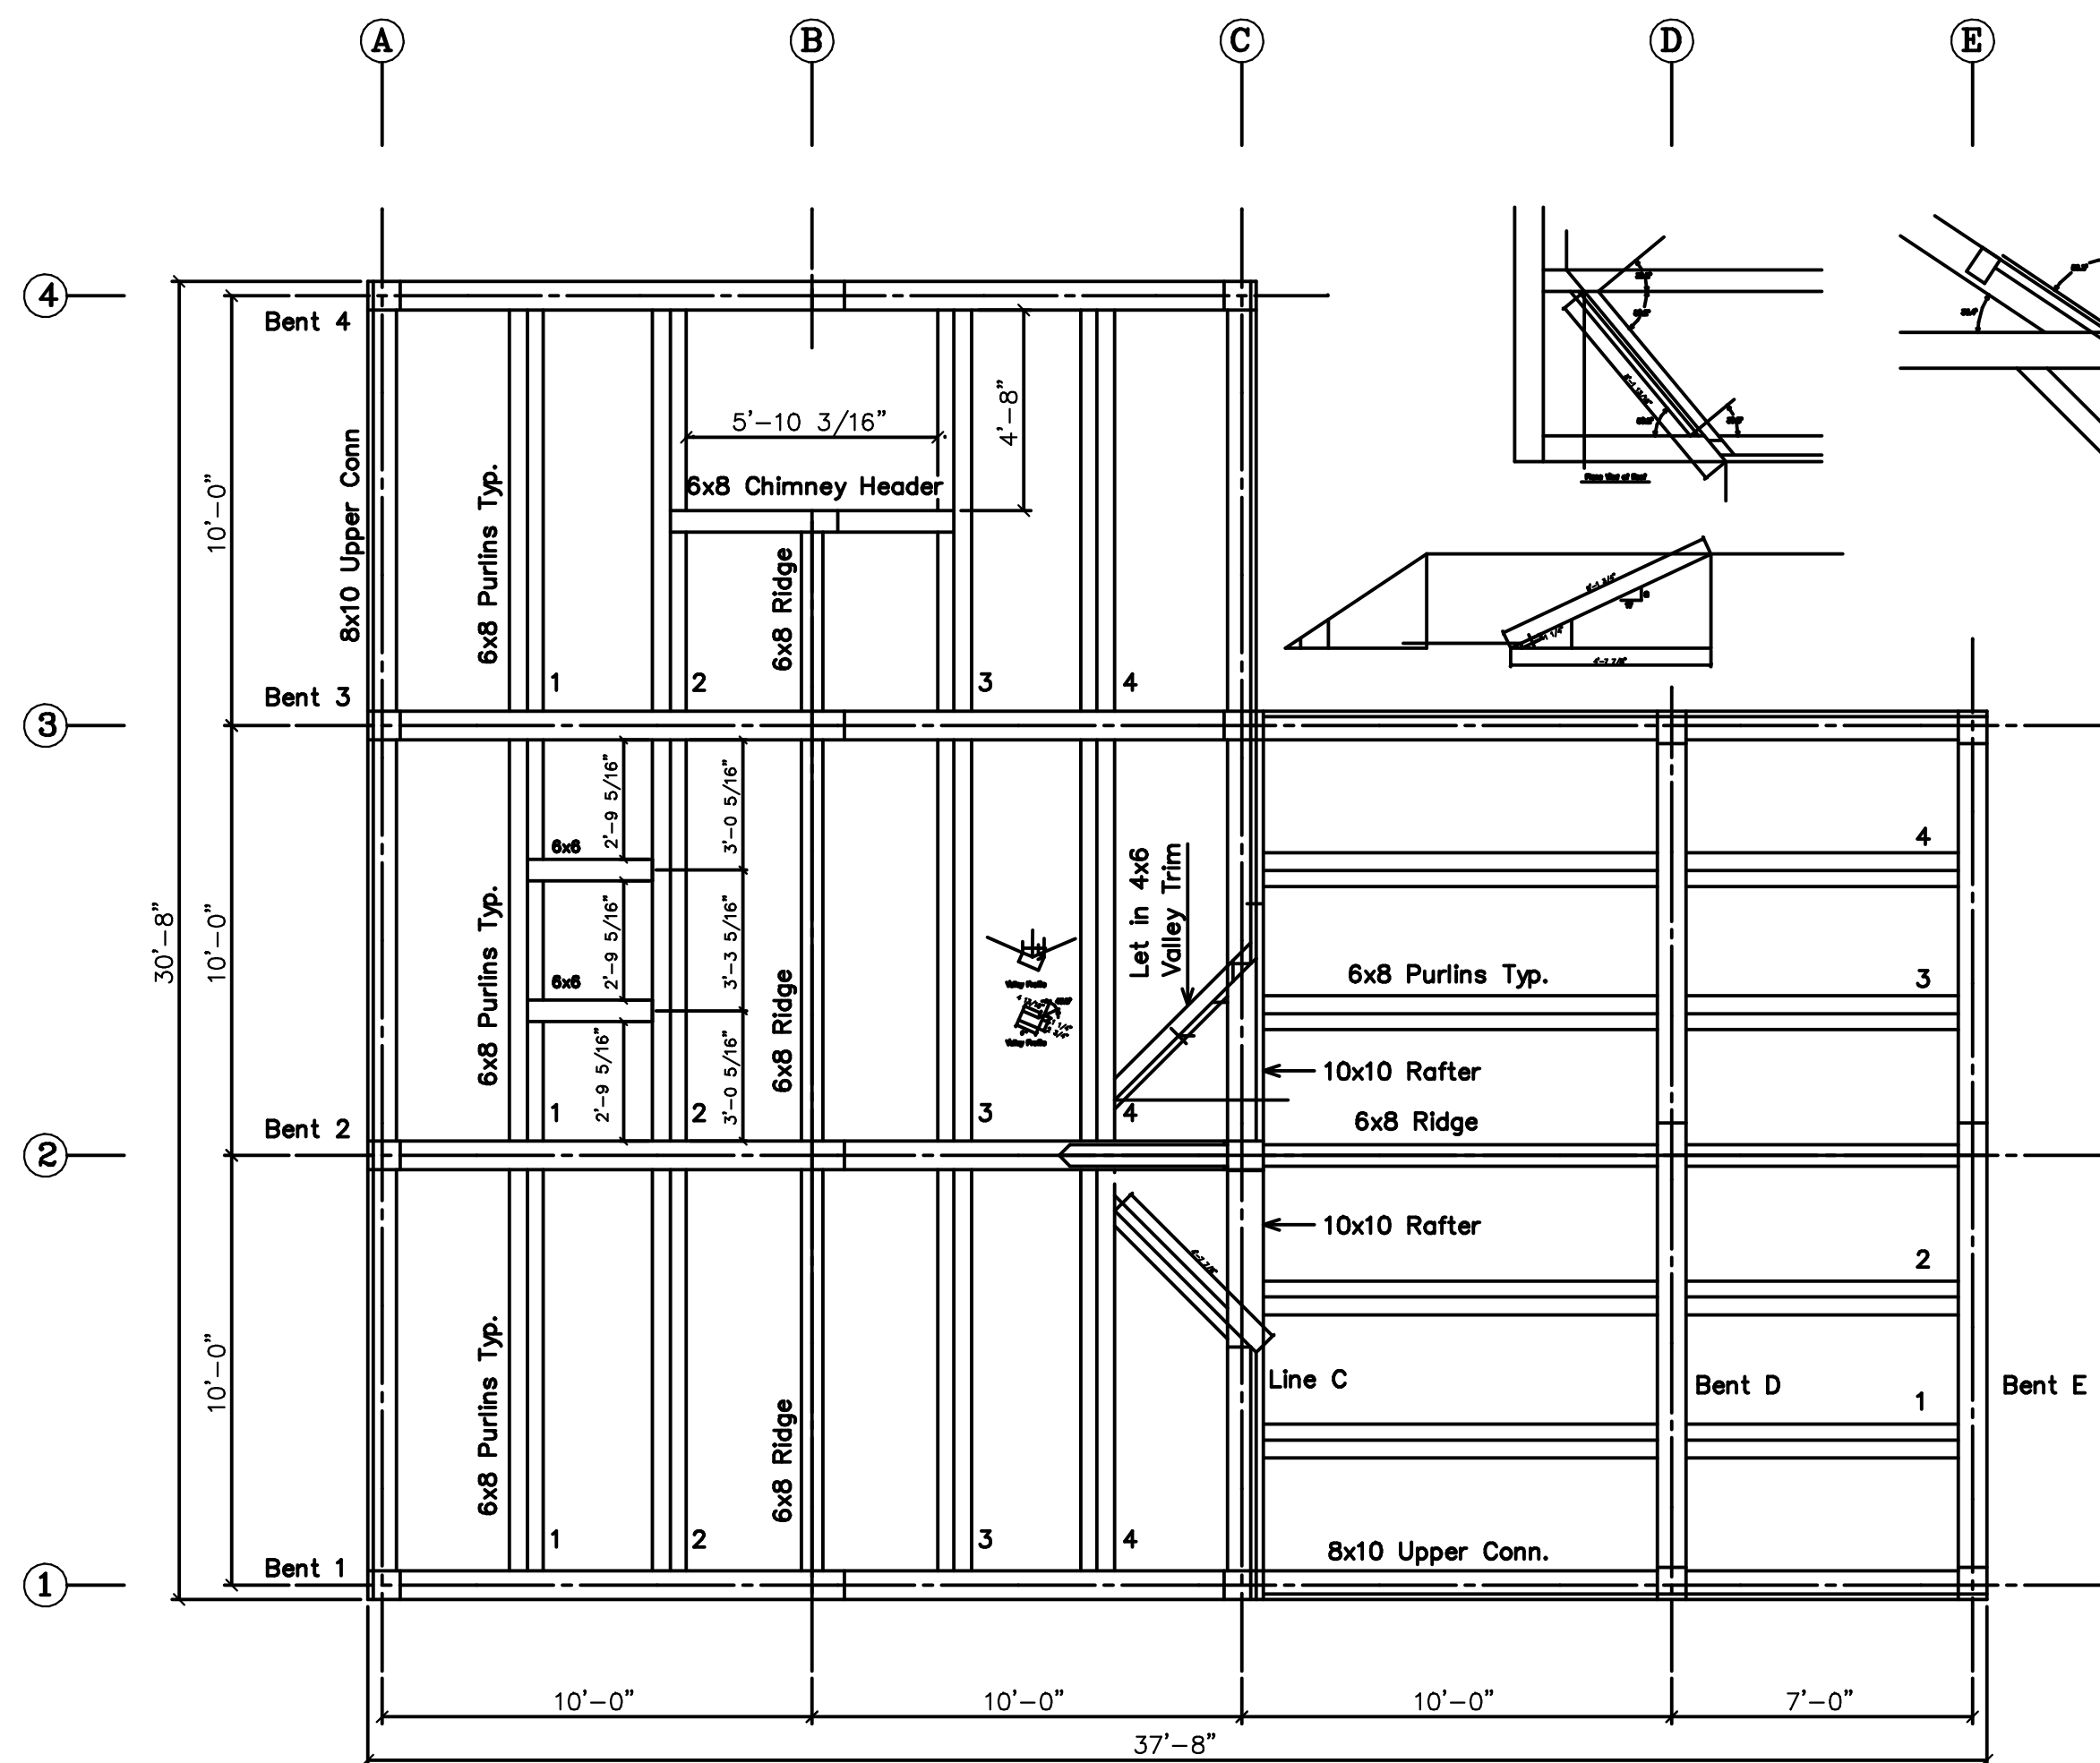

CHIMNEY AS IT GOES THROUGH ROOF

Roof Framing Plan

REVISIONS	BY
7/26/01	
8/24/01	

SHOP DRAWINGS
Perspectives

Dufresne-Henry
North Springfield, VT
802-886-2261
802-886-2260 Fax
www.dufresne-henry.com

PROJECT: Schmidtwerks Residence
Darien, Conn.

DRAWN : D.F.	CHECKED :
DATE : 7/20/01	
SCALE : 1/4"=1'-0"	
JOB NO. :	
SHEET	
F-1	
OF	SHEETS