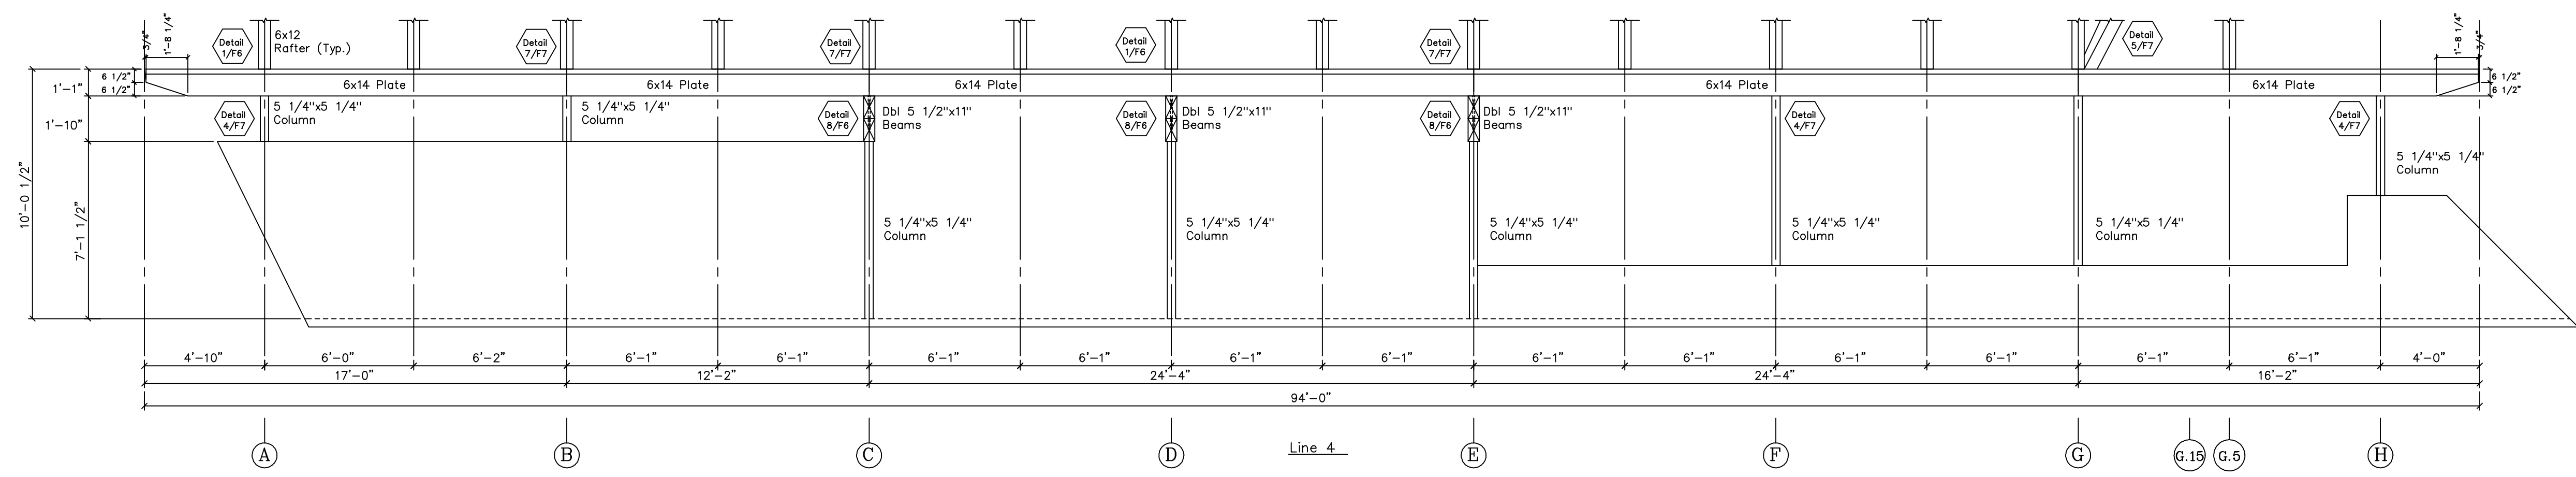

REVISIONS	BY
2/5/04	
3/29/04	
4/5/04	

SHOP DRAWINGS  
Plan  
Perspective

PROJECT:  
Sam's Point Dwarf Pine Ridge Preserve  
Conservation Center  
New Paltz, New York

DRAWN : D.F.  
CHECKED :  
DATE : 11/10/03  
SCALE : 1/4" = 1'-0"  
JOB NO. :  
SHEET

F-2  
OF SHEETS