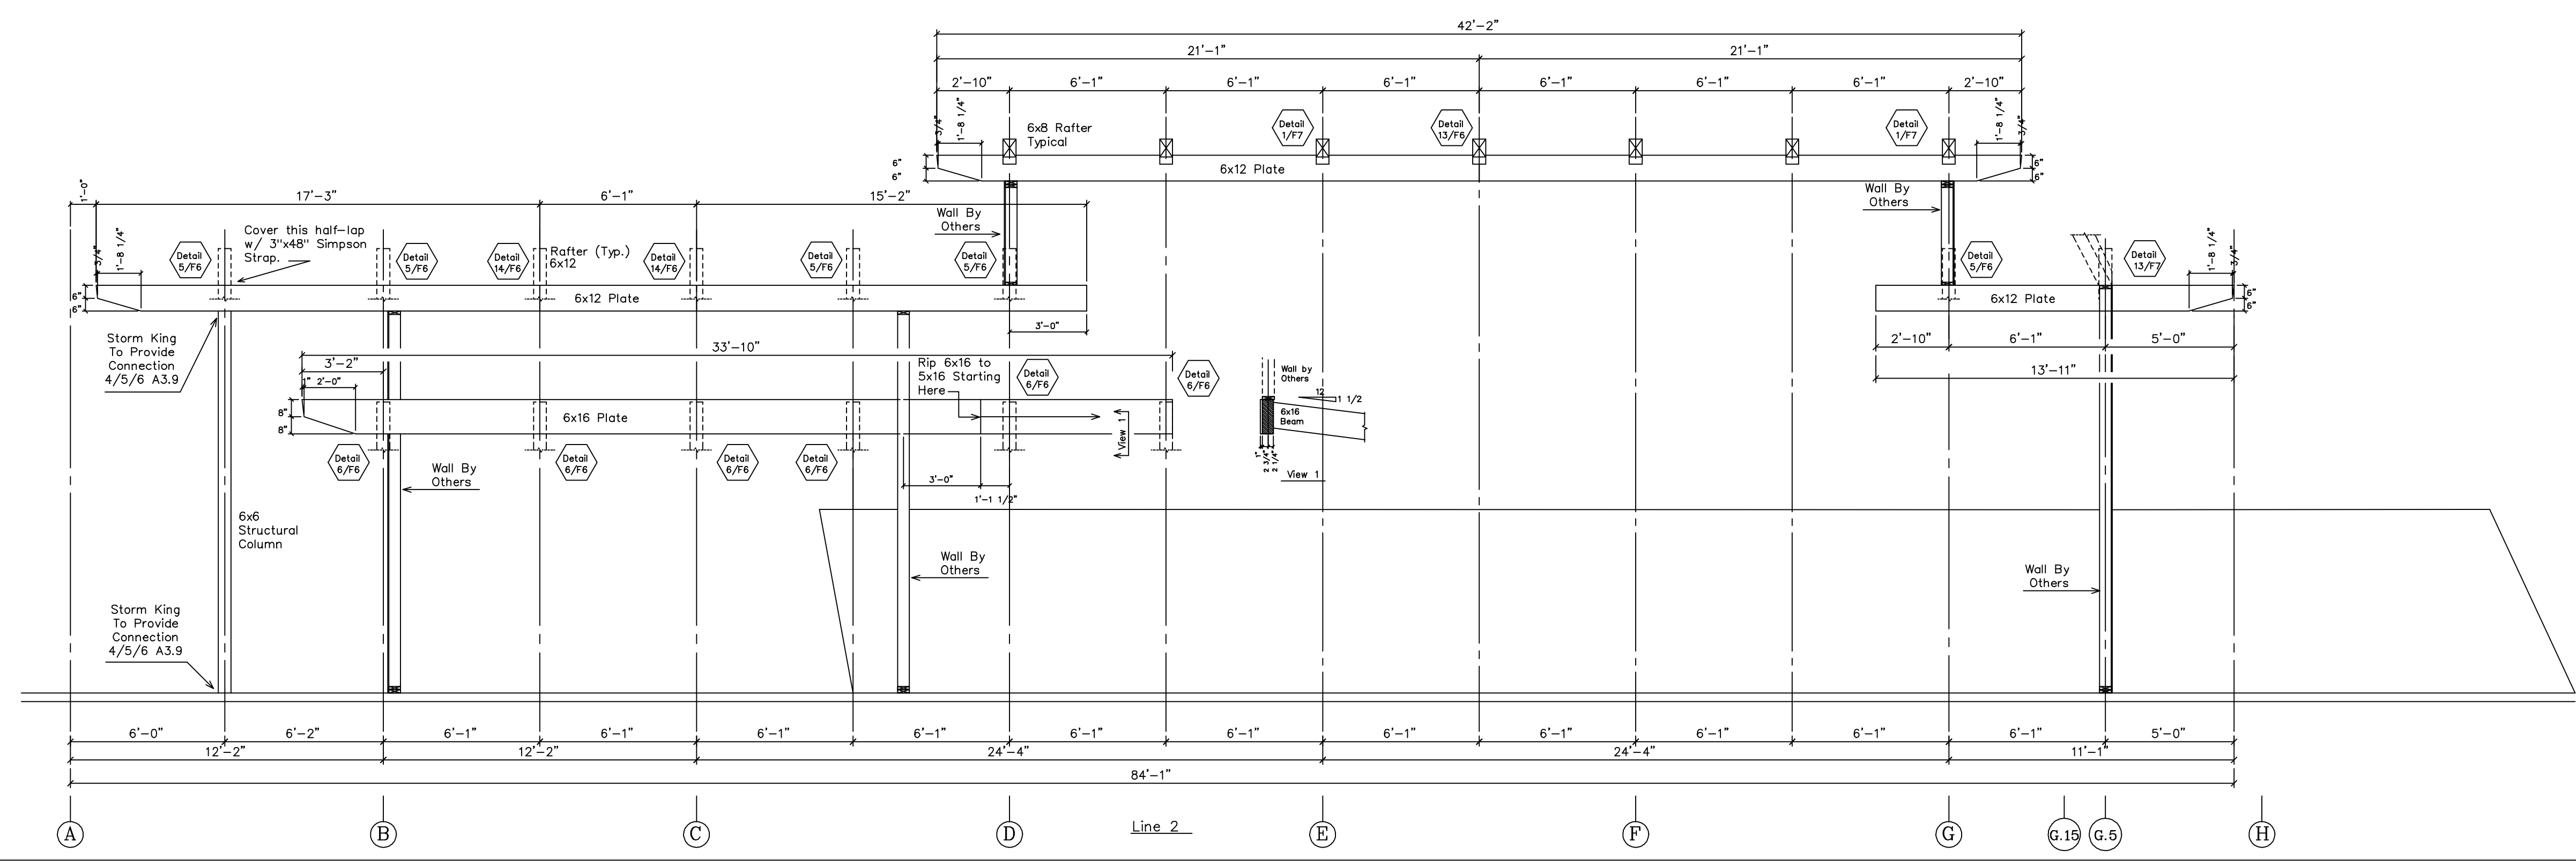

REVISIONS	BY
2/5/04	
3/29/04	
4/5/04	

SHOP DRAWINGS  
Plan  
Perspective

PROJECT:  
Sam's Point Dwarf Pine Ridge Preserve  
Conservation Center  
New Paltz, New York

DRAWN : D.F.  
CHECKED :  
DATE : 11/10/03  
SCALE : 1/4" = 1'-0"  
JOB NO. :  
SHEET

F-2  
OF SHEETS