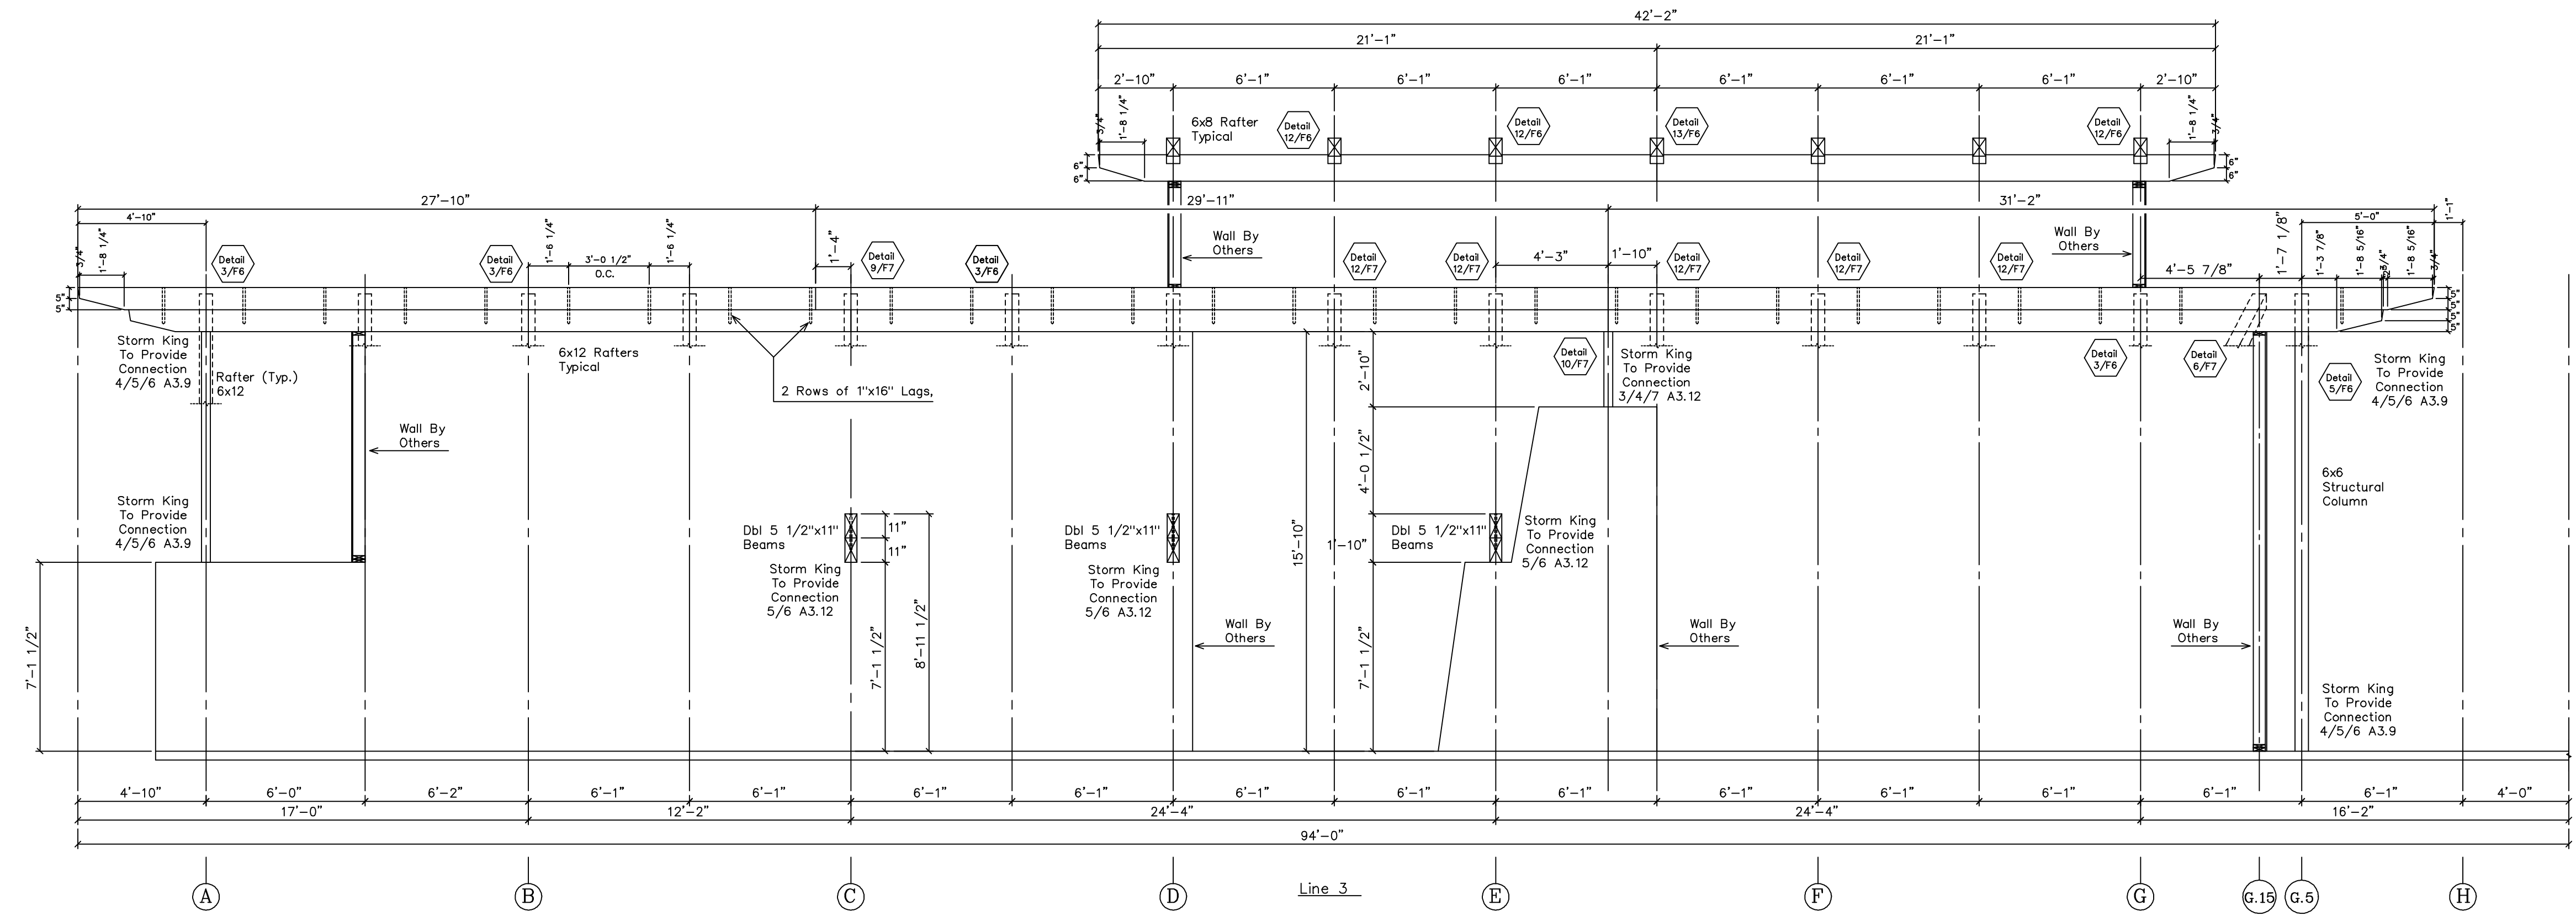

REVISIONS	BY
2/5/04	
3/29/04	
4/5/04	

SHOP DRAWINGS  
Plan  
Perspective

PROJECT:  
Sam's Point Dwarf Pine Ridge Preserve  
Conservation Center  
New Paltz, New York

DRAWN : D.F.  
CHECKED :  
DATE : 11/10/03  
SCALE : 1/4" = 1'-0"  
JOB NO. :  
SHEET

F-2  
OF SHEETS