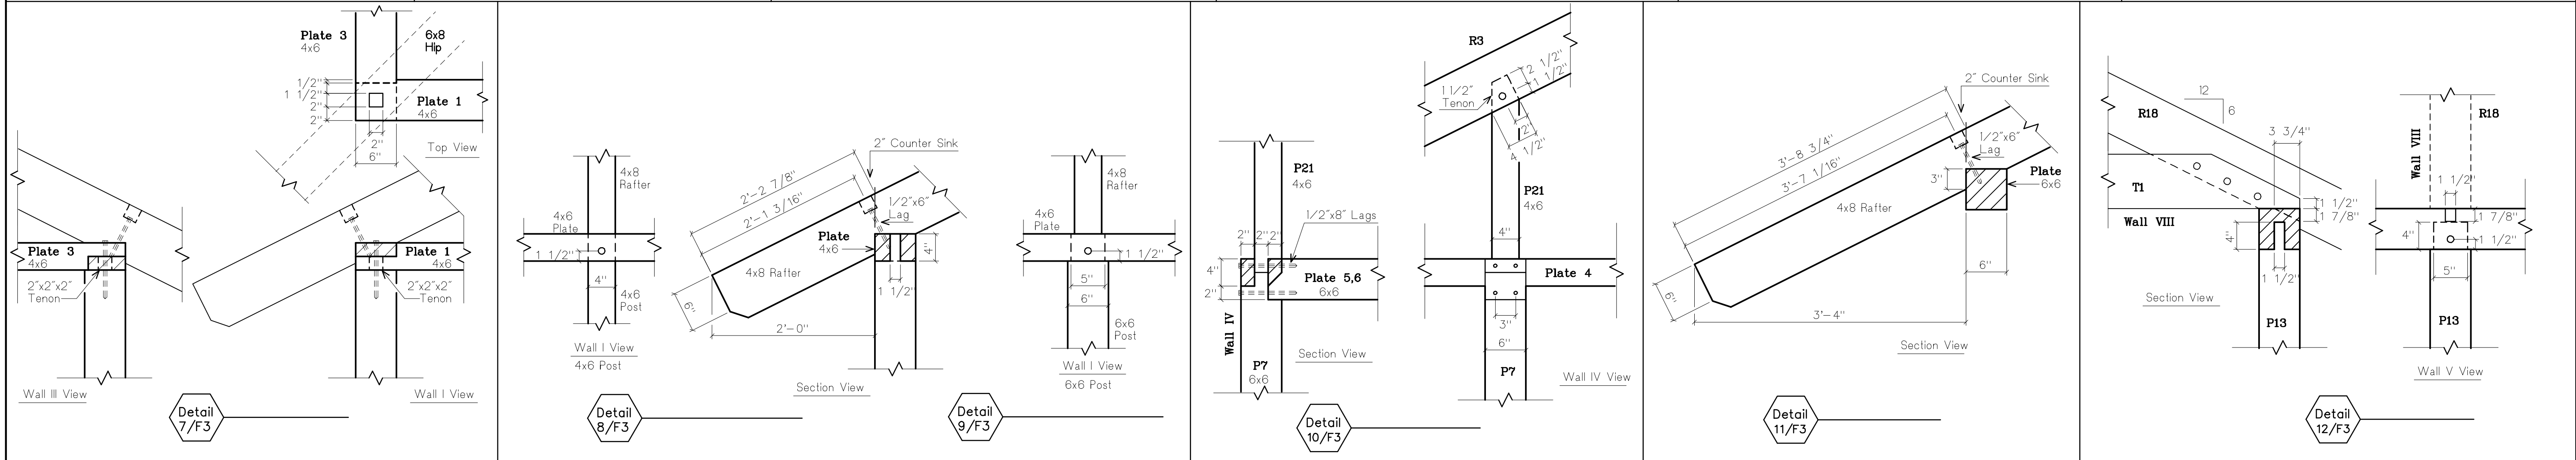

REVISIONS	BY
1/3/01	

SHOP DRAWINGS
JOINT DETAILS

PROJECT:
FRESH AIR FUND
CAMPER CABINS
Fishkill, New York

DRAWN : D.F.
CHECKED :
DATE : 12/27/00
SCALE : 1/4"=1'-0"
JOB NO. :
SHEET

F-3
OF SHEETS