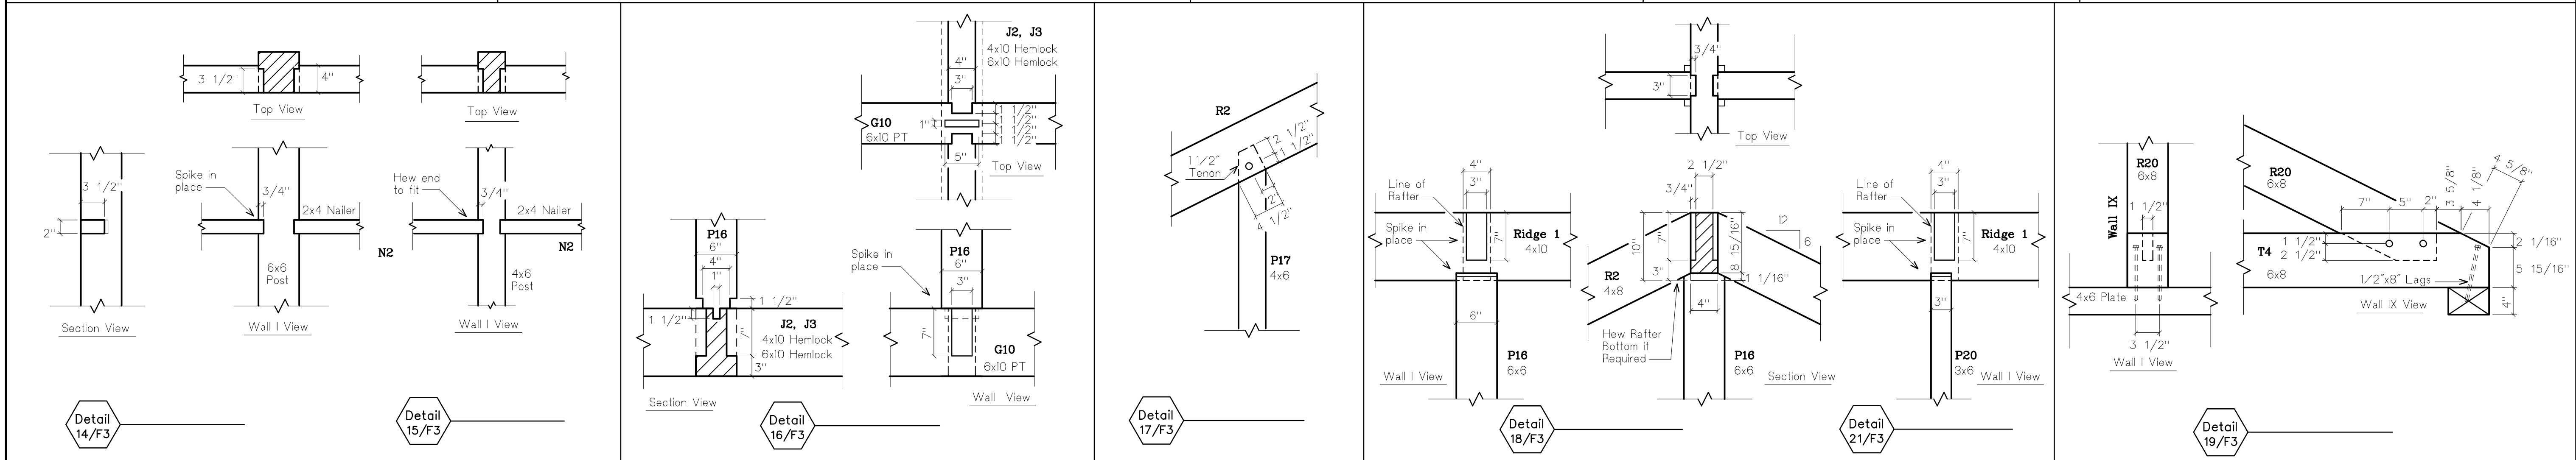

REVISIONS	BY
1/3/01	

SHOP DRAWINGS
JOINT DETAILS

PROJECT:
FRESH AIR FUND
CAMPER CABINS
Fishkill, New York

DRAWN : D.F.
CHECKED :
DATE : 12/27/00
SCALE : 1/4"=1'-0"
JOB NO. :
SHEET

F-3
OF SHEETS