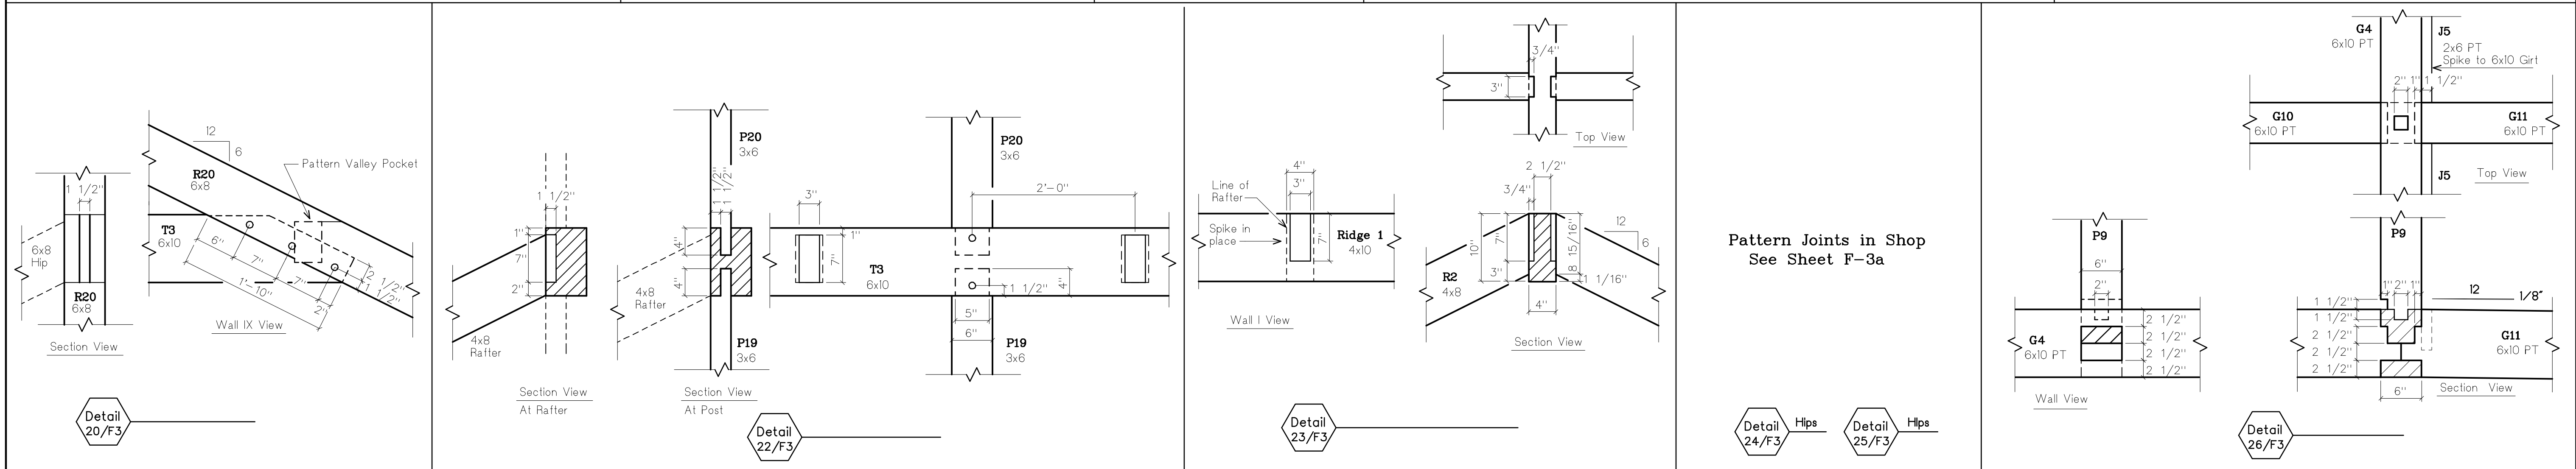

REVISIONS	BY
1/3/01	

SHOP DRAWINGS
JOINT DETAILS

PROJECT:
FRESH AIR FUND
CAMPER CABINS
Fishkill, New York

DRAWN : D.F.
CHECKED :
DATE : 12/27/00
SCALE : 1/4"=1'-0"
JOB NO. :
SHEET

F-3
OF SHEETS